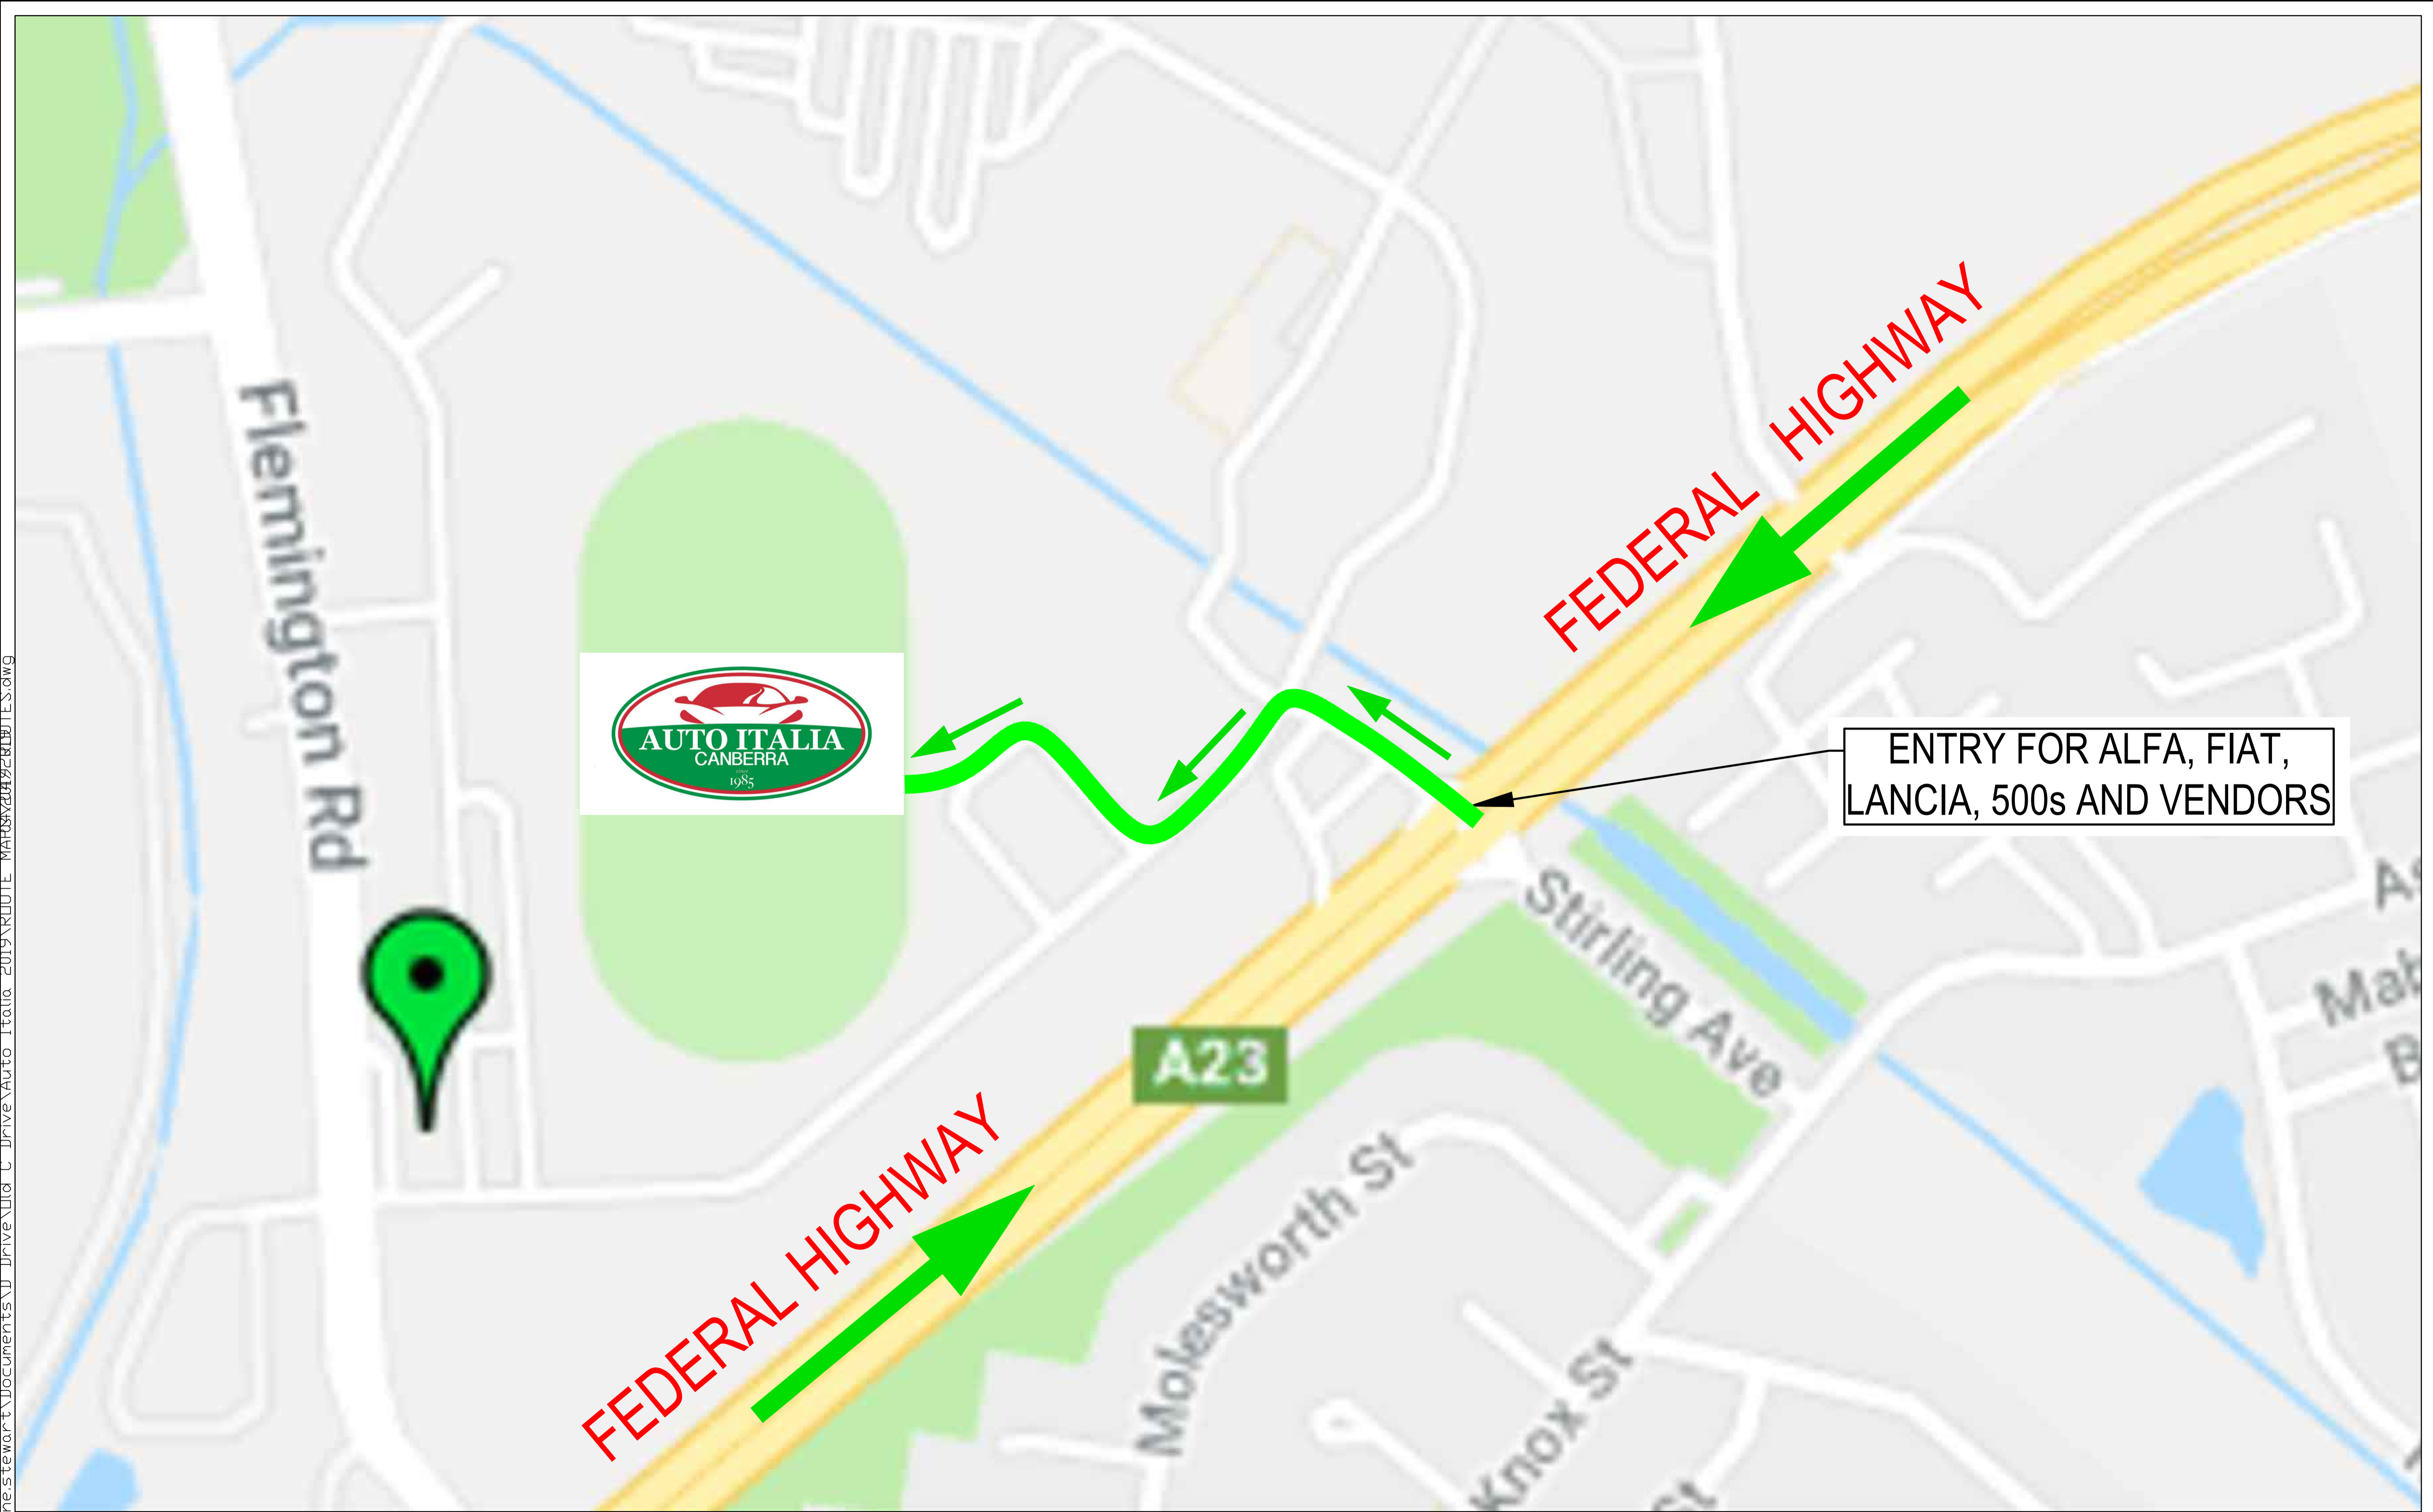

C:\Users\christine.stewart\Documents\Drive\Auto Italia 2019\ROUTE MAHONEY\ROUTE 1 ES.DWG

FEDERAL HIGHWAY

FEDERAL HIGHWAY

ENTRY FOR ALFA, FIAT, LANCIA, 500s AND VENDORS

THESE ROUTE DIRECTIONS ARE ADVISORY ONLY AND DRIVERS SHOULD DRIVE TO THEIR OWN ABILITY FOR THE CONDITIONS ON THE DAY AND OBSERVE ALL TRAFFIC ADVISORY SIGNS

AUTO ITALIA 2019  
PLAN A  
ENTRY FOR ALFA, FIAT, LANCIA, 500s AND VENDORS