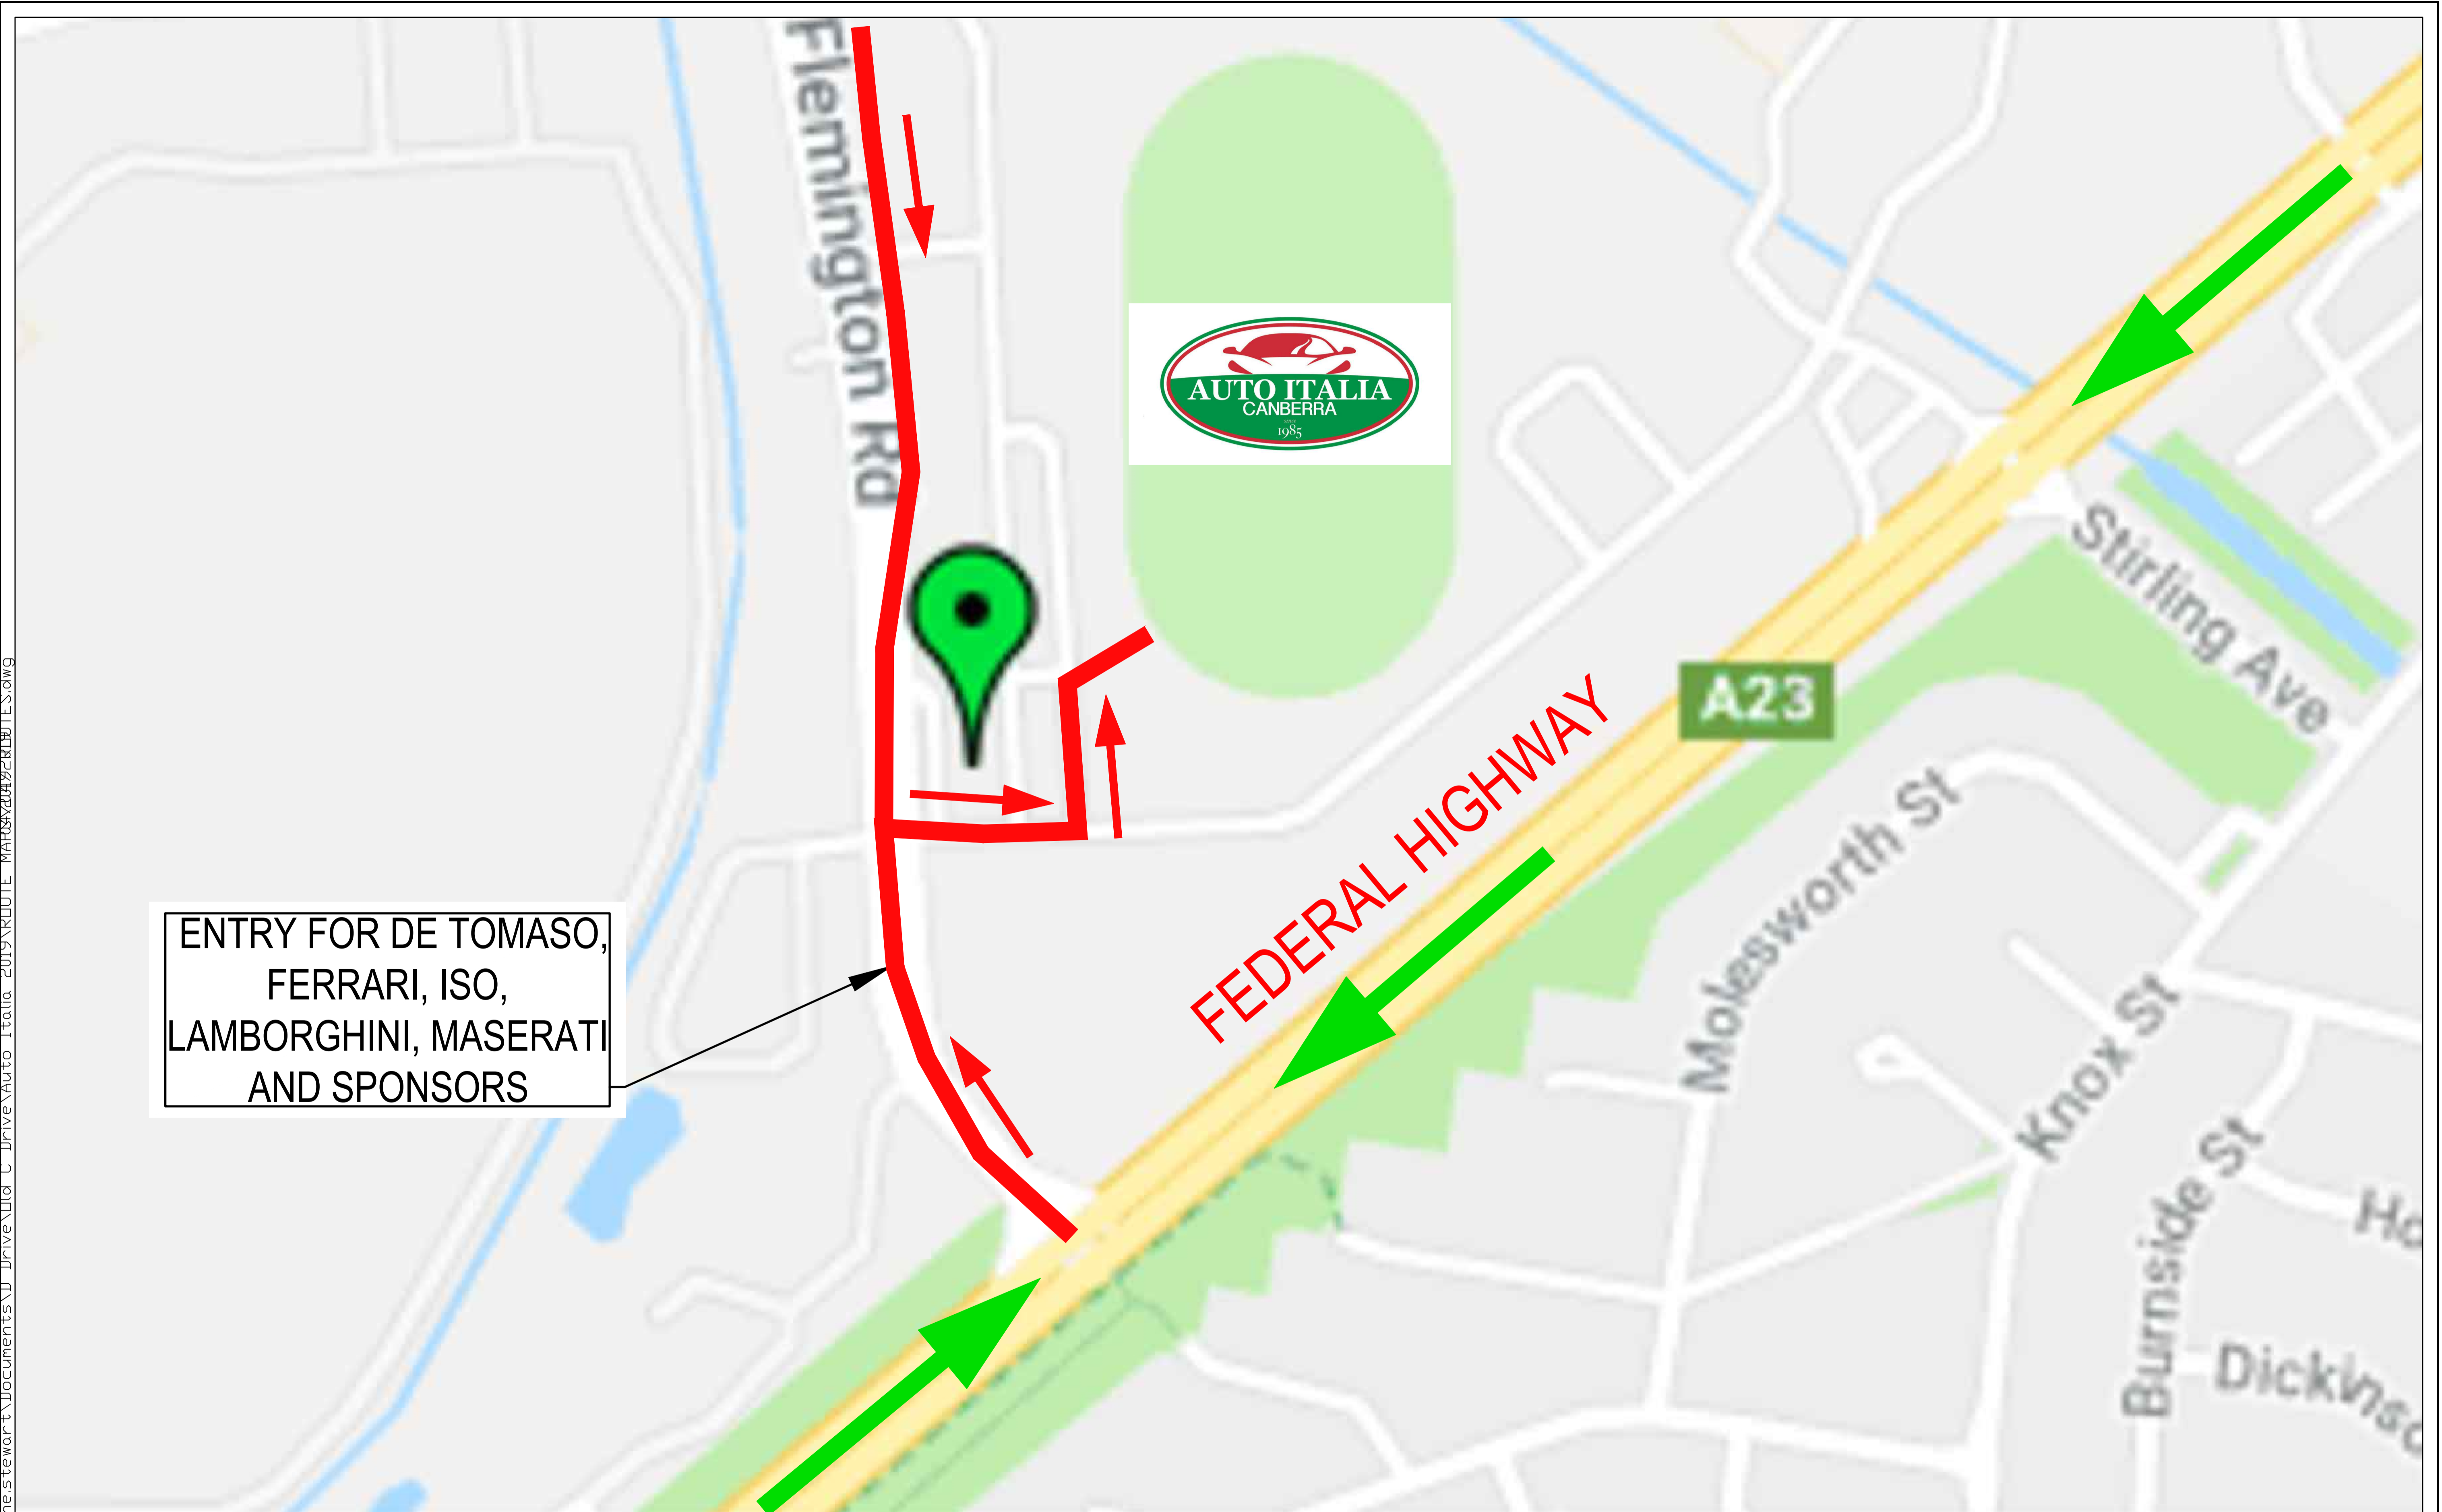

C:\Users\christine.stewart\Documents\Drive\Auto Italia 2019\ROUTE MAPS\ROUTE DIRECTIONS.SDWG

ENTRY FOR DE TOMASO,
FERRARI, ISO,
LAMBORGHINI, MASERATI
AND SPONSORS

THESE ROUTE DIRECTIONS ARE ADVISORY ONLY
AND DRIVERS SHOULD DRIVE TO THEIR OWN
ABILITY FOR THE CONDITIONS ON THE DAY AND
OBSERVE ALL TRAFFIC ADVISORY SIGNS

AUTO ITALIA 2019 PLAN C

ENTRY FOR DE TOMASO, FERRARI,
ISO, LAMBORGHINI, MASERATI,
AND SPONSORS